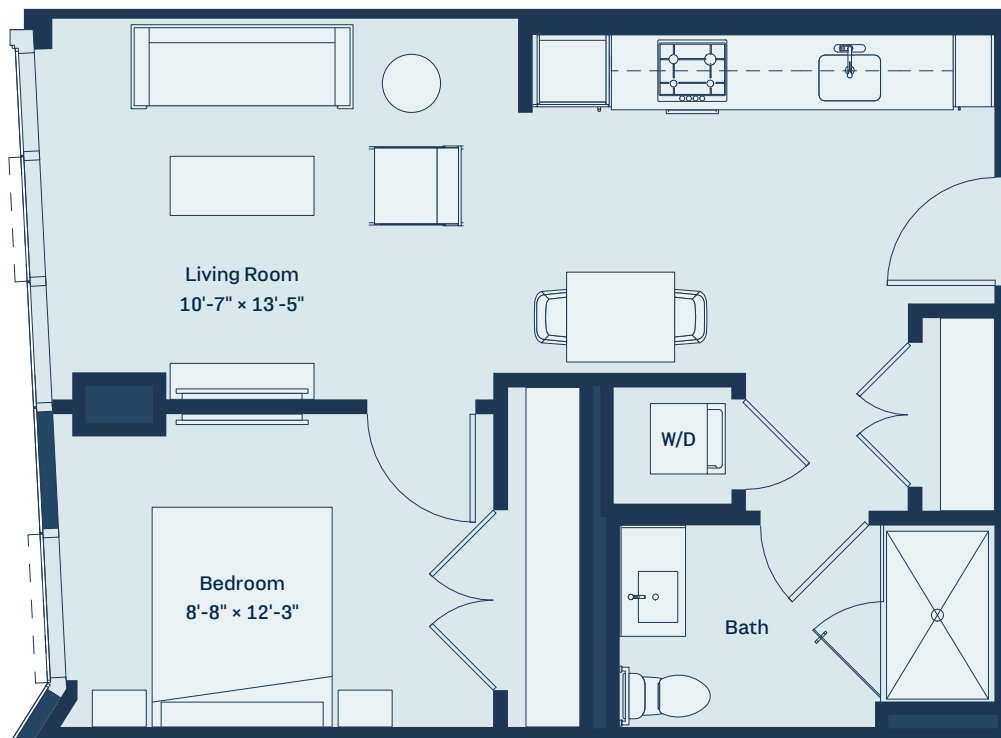

CASCADE

LUXURY APARTMENTS IN LAKESHORE EAST

UNIT 03

LEVEL 2-27
588 SF
1BR / 1BATH

Floorplans and dimensions are for reference only. Layout of room sizes, and finishes shall be as constructed. Accuracy of information including measurements is not guaranteed. All advertising, promotional materials, site plans and pricing information associated with the project and the units described herein (including, without limitation, to materials, finish selections and specifications), if any, are preliminary in nature and are subject to change by developer without notice.