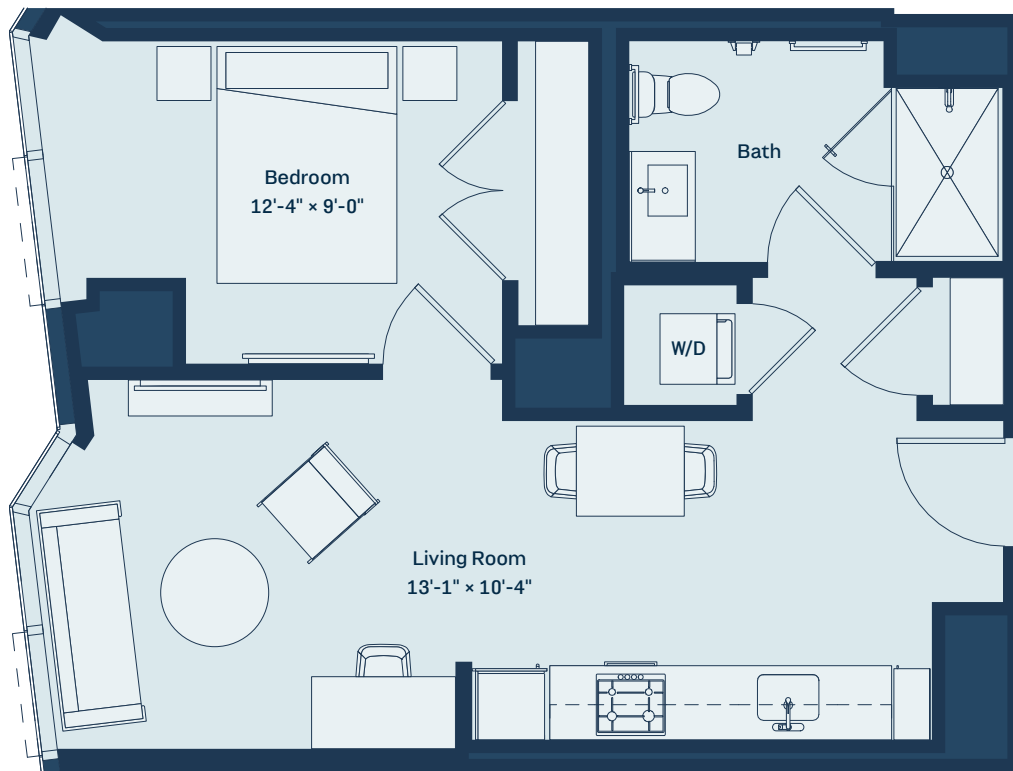

CASCADE

LUXURY APARTMENTS IN LAKESHORE EAST

UNIT 04

LEVEL 2-36
562 SF
1BR / 1BATH

Floorplans and dimensions are for reference only. Layout of room sizes, and finishes shall be as constructed. Accuracy of information including measurements is not guaranteed. All advertising, promotional materials, site plans and pricing information associated with the project and the units described herein (including, without limitation, to materials, finish selections and specifications), if any, are preliminary in nature and are subject to change by developer without notice.