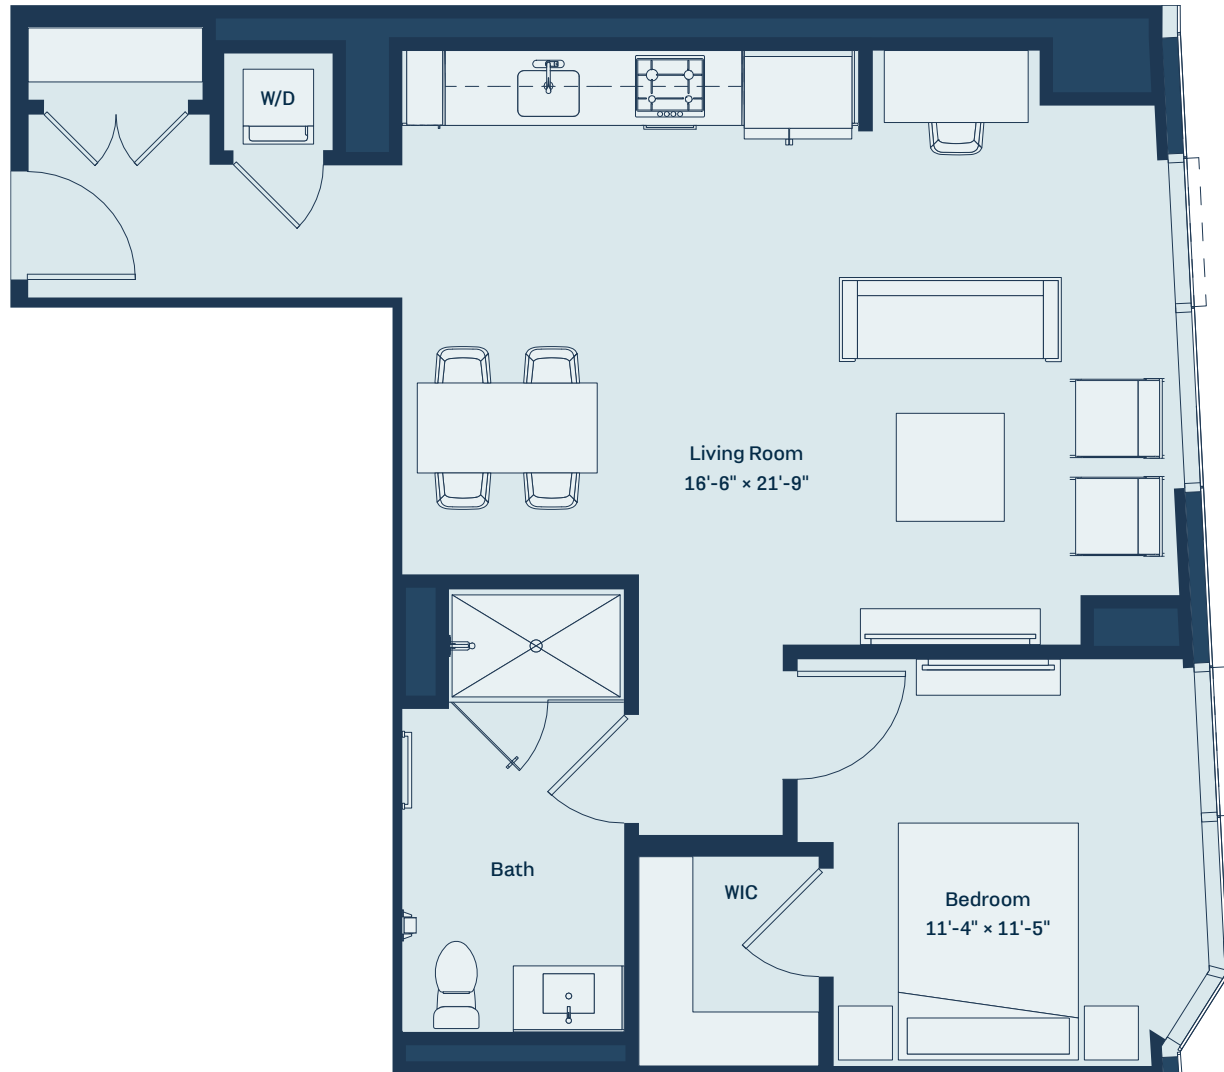

CASCADE

LUXURY APARTMENTS IN LAKESHORE EAST

UNIT 08

LEVEL 2-27
778 SF
1BR / 1BATH

Floorplans and dimensions are for reference only. Layout of room sizes, and finishes shall be as constructed. Accuracy of information including measurements is not guaranteed. All advertising, promotional materials, site plans and pricing information associated with the project and the units described herein (including, without limitation, to materials, finish selections and specifications), if any, are preliminary in nature and are subject to change by developer without notice.