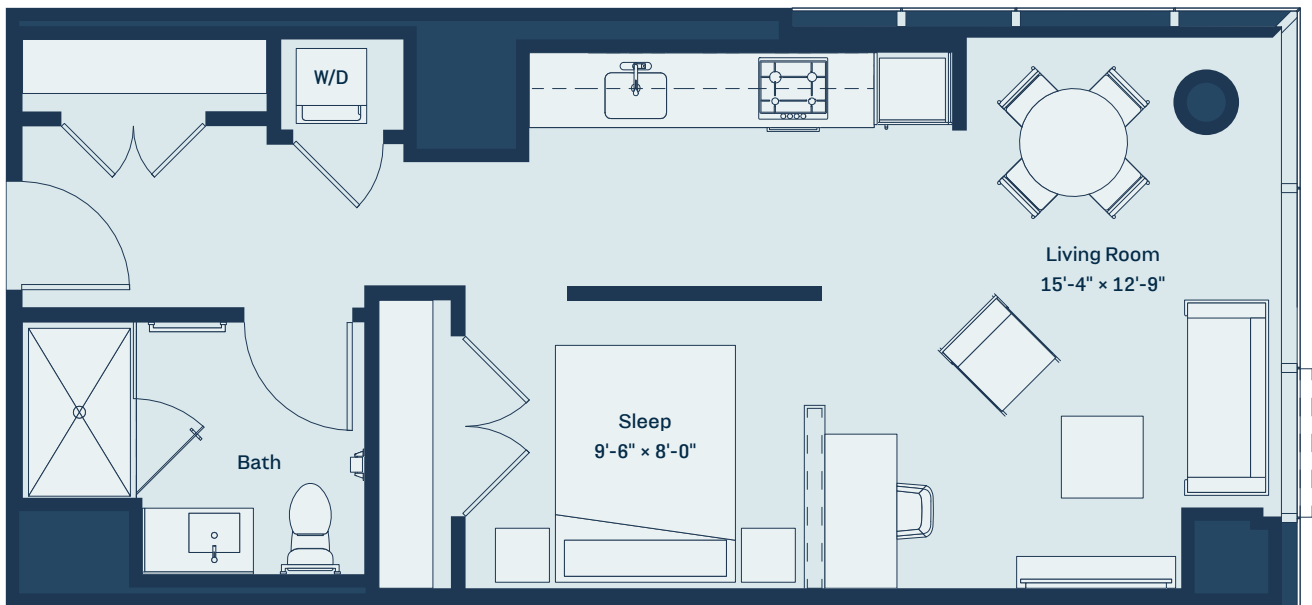

CASCADE

LUXURY APARTMENTS IN LAKESHORE EAST

UNIT 11

LEVEL 2-30
572 SF
CONVERTIBLE / 1BATH

Floorplans and dimensions are for reference only. Layout of room sizes, and finishes shall be as constructed. Accuracy of information including measurements is not guaranteed. All advertising, promotional materials, site plans and pricing information associated with the project and the units described herein (including, without limitation, to materials, finish selections and specifications), if any, are preliminary in nature and are subject to change by developer without notice.