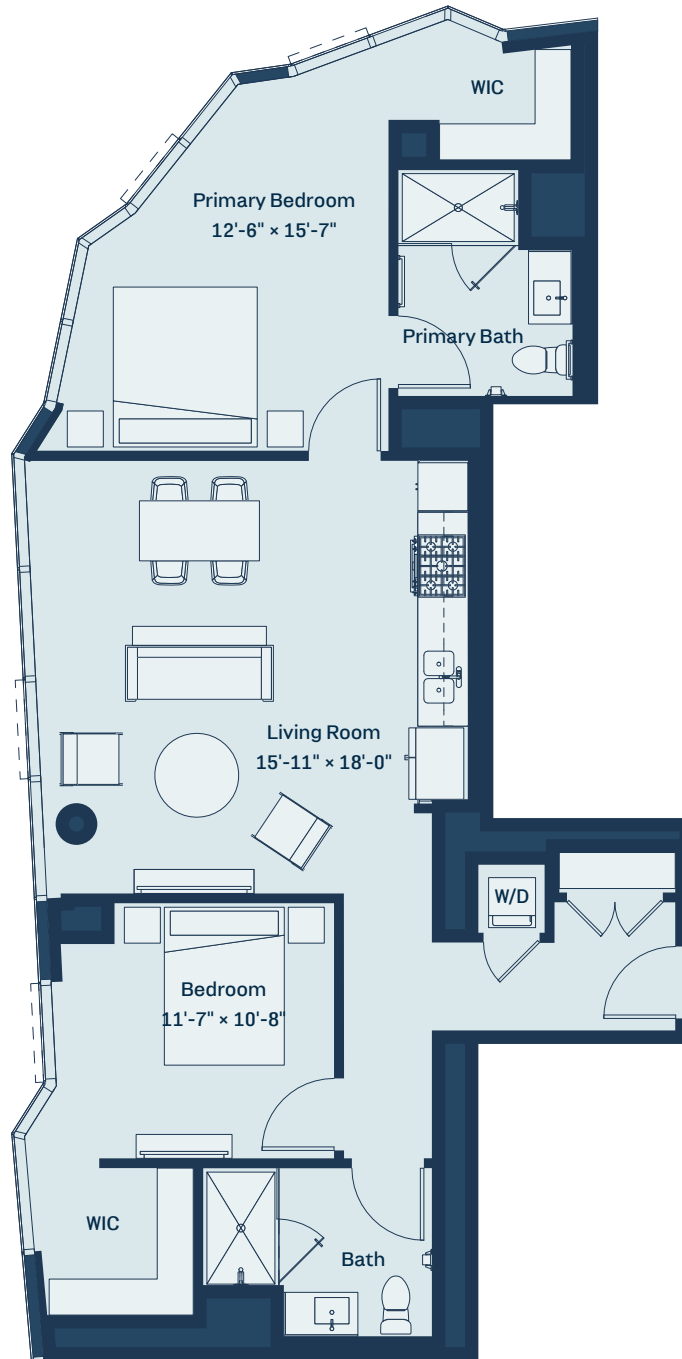

# CASCADE

LUXURY APARTMENTS IN LAKESHORE EAST

## UNIT 11

LEVEL 33-36  
1,121 SF  
2BR / 2BATH

Floorplans and dimensions are for reference only. Layout of room sizes, and finishes shall be as constructed. Accuracy of information including measurements is not guaranteed. All advertising, promotional materials, site plans and pricing information associated with the project and the units described herein (including, without limitation, to materials, finish selections and specifications), if any, are preliminary in nature and are subject to change by developer without notice.