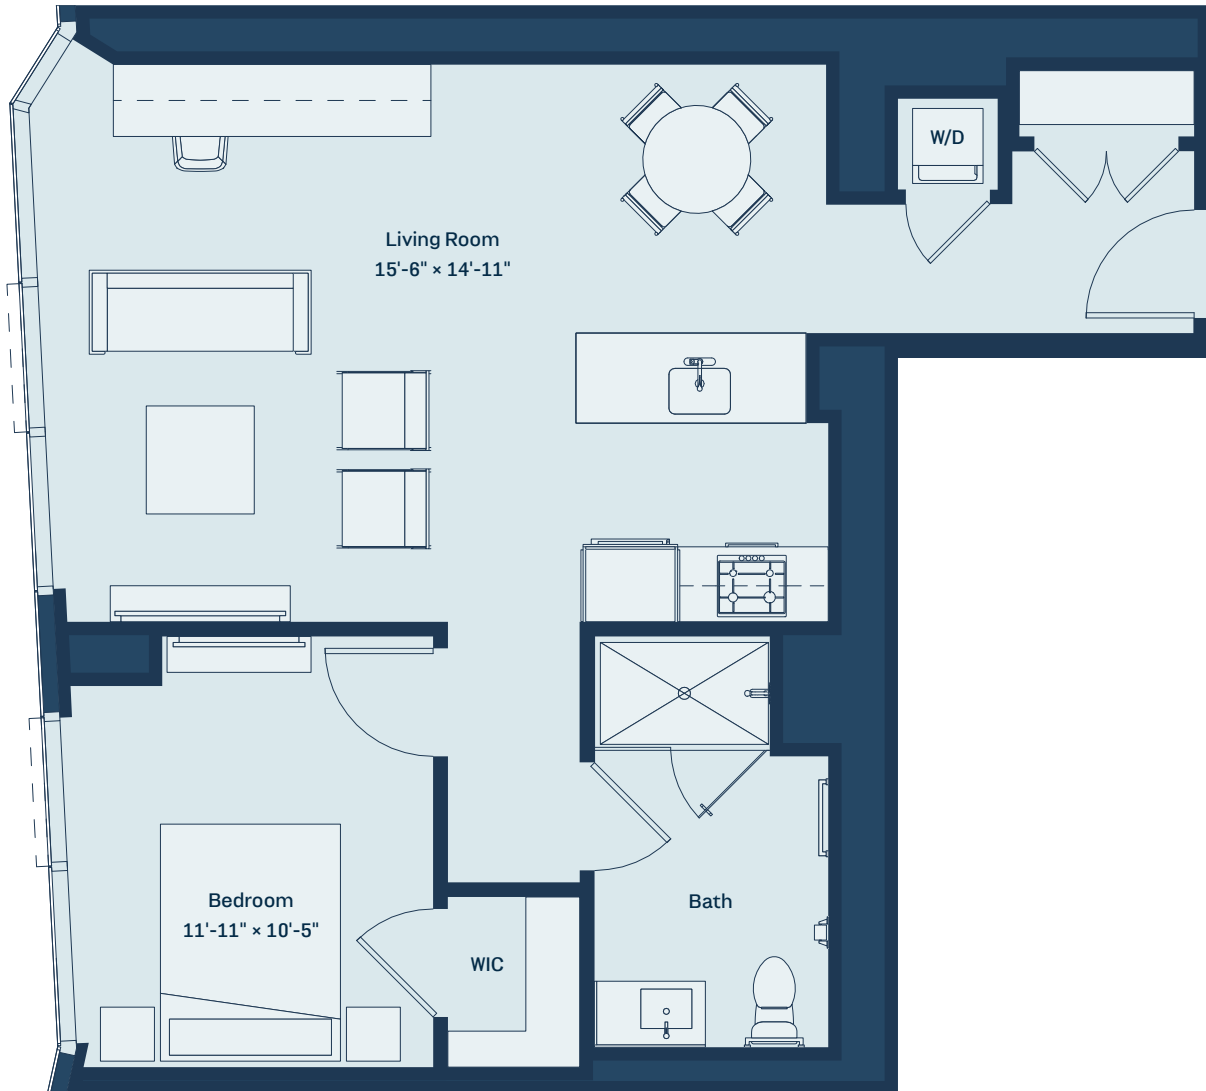

# CASCADE

LUXURY APARTMENTS IN LAKESHORE EAST

## UNIT 15

LEVEL 2-27  
772 SF  
1BR / 1BATH

Floorplans and dimensions are for reference only. Layout of room sizes, and finishes shall be as constructed. Accuracy of information including measurements is not guaranteed. All advertising, promotional materials, site plans and pricing information associated with the project and the units described herein (including, without limitation, to materials, finish selections and specifications), if any, are preliminary in nature and are subject to change by developer without notice.